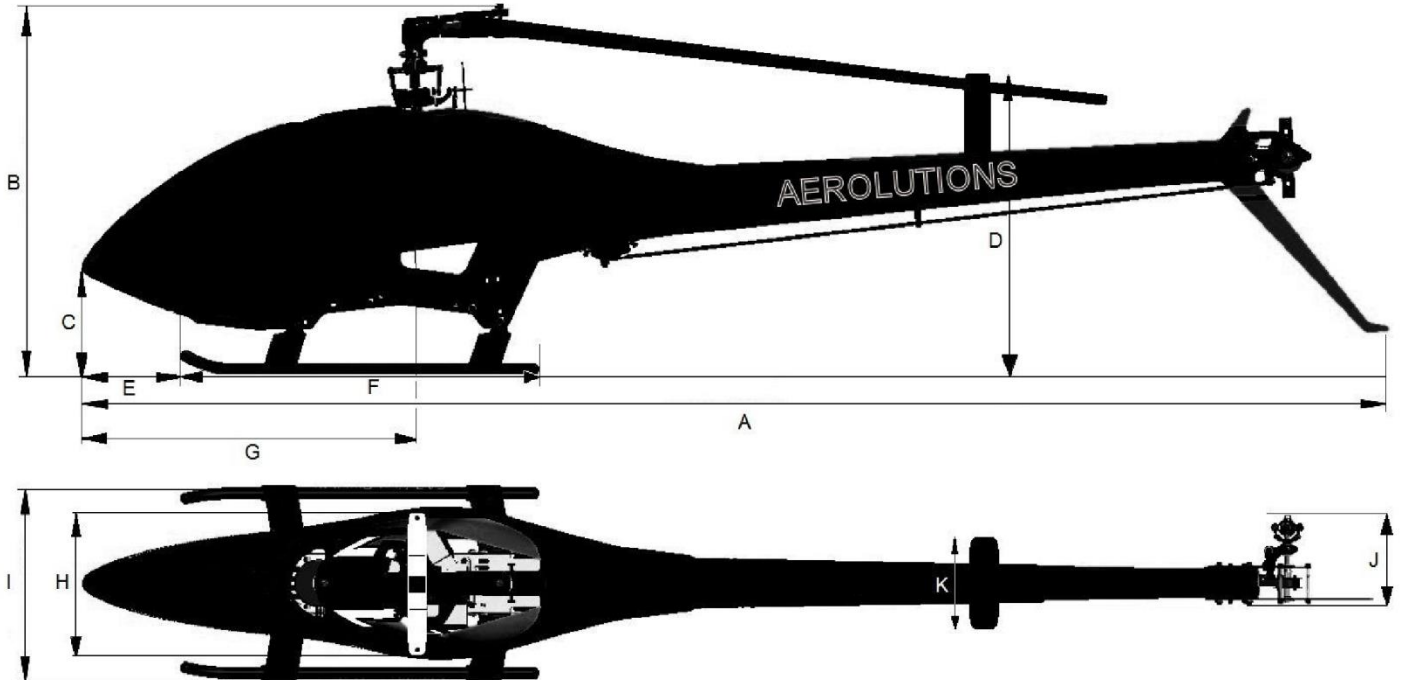

Dimension sheet for your heli bag

In order to make the bag as accurate and suitable as possible, we need the dimensions of the respective helicopter.

Please fill out and send back to info@aerolutions.shop thank you!

Customer Name:	
Model / Manufacturer:	

cm

A	Heli overall length (incl. hood)		
B	Max. height of rotor head		
C	Max. height of hood tip		
D	Max. blade holder height		
E	Measure from the front edge of the skid to the tip of the hood		
F	Helicopter skid length		
G	Measure the tip of the hood to the main rotor		
H	Max. width main rotor (incl. folded rotor blades)		
I	Helicopter skid width		
J	Maximum width of the stern		
K	Max. width of sheet holder		